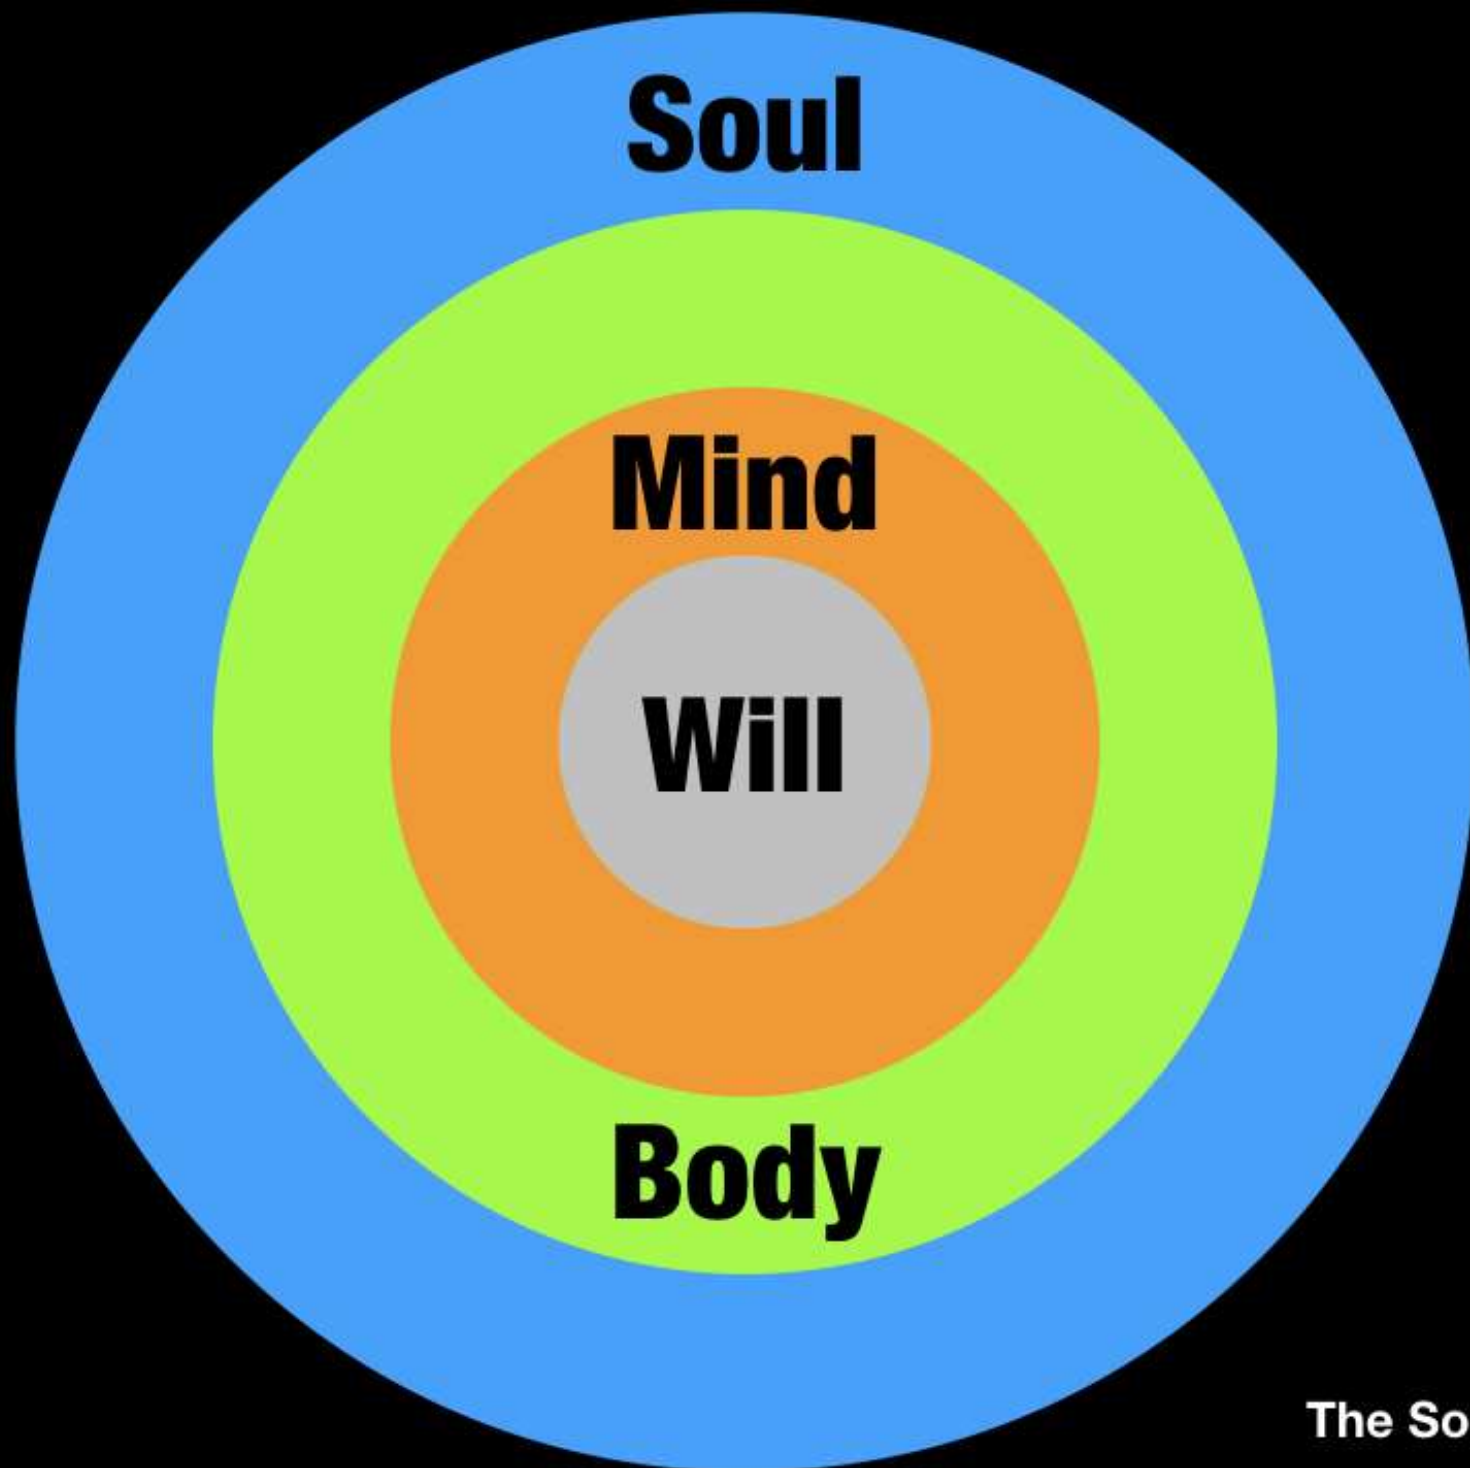

**‘Awake my soul’**  
**Psalm 57**

The background features a vertical gradient from light blue at the top to dark blue at the bottom. Numerous out-of-focus circular light spots, or bokeh, are scattered across the upper half, with some appearing as bright white circles and others as softer, lighter blue circles.

**What is the soul?**

The Soul Keeper

When peace like a river attendeth  
my way,  
When sorrows like sea billows roll;  
Whatever my lot, thou hast taught  
me to say,  
"It is well, it is well with my soul."